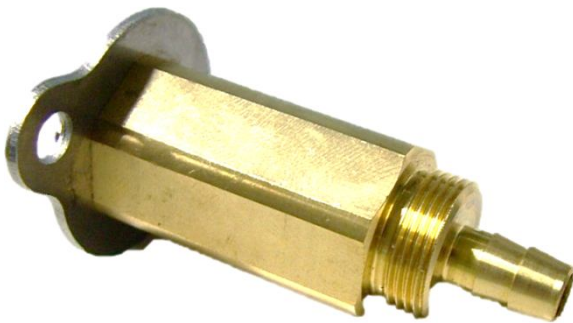

LPG FUEL BOX FILLING VALVE WITH DIRECT PLUG FOR FARO THERMOPLASTIC HOSES 8MM

ADVANTAGES

- Direct installation of the thermoplastic hose 8mm with olive and nut on the lpg fuel box valve. Elimination of connectors and olives provided by copper pipe system and of the nipple of thermoplastic hose.
- Quick installation thanks to the flexibility of the thermoplastic hose (time saving).
- Compact size.
- No loss of load of lpg.