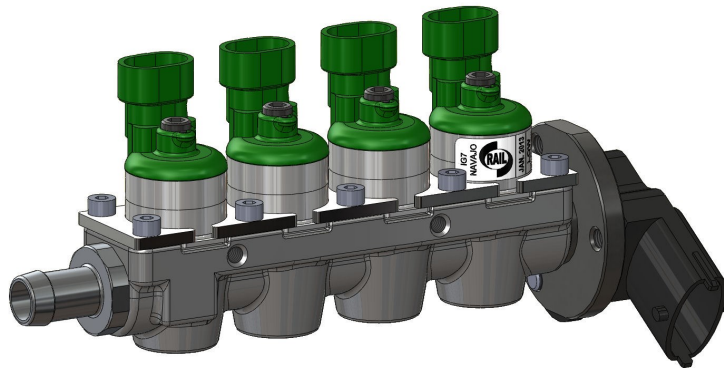

THE ESSENCE OF

IG7 NAVAJO

Nozzles Table Suggestion

	Flow Capacity [SLPM—Air]	Nozzles IG7 injector	
		Calibrated nozzle diam.	Flow capacity
Small GREEN	79	2,25 mm	80
Medium BLACK	96	2,50 mm	100
Big WHITE	120	3,50 mm	127

	25-75 kw (4 cyl.)	75-110 kw (4 cyl.)	110-160 kw (4 cyl.)
small injector	GREEN		
medium injector		BLACK	
big injector			WHITE
RAIL IG7 Navajo 1,5 ohm coil	1,50—2,25 mm nozzle	2,50 mm nozzle	2,50—3,50 mm nozzle