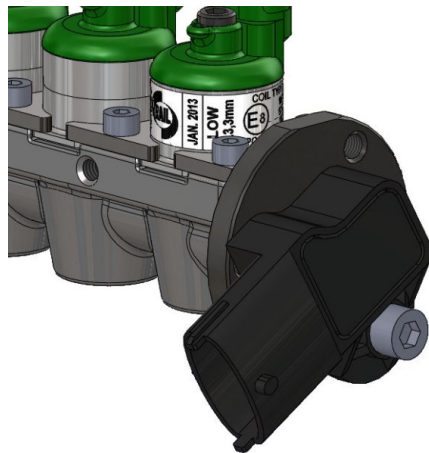

THE ESSENCE OF

IG7 NAVAJO

Nozzles Table Suggestion

	Flow Capacity [SLPM—Air]	Nozzles IG7 injector	
		Calibrated nozzle diam.	Flow capacity
Small GREEN	79	2,25 mm	80
Medium BLACK	96	2,50 mm	100
Big WHITE	120	3,50 mm	127

	25-75 kw (4 cyl.)	75-110 kw (4 cyl.)	110-160 kw (4 cyl.)
small injector	GREEN		
medium injector		BLACK	
big injector			WHITE
RAIL IG7 Navajo 1,5 ohm coil	1,50—2,25 mm nozzle	2,50 mm nozzle	2,50—3,50 mm nozzle